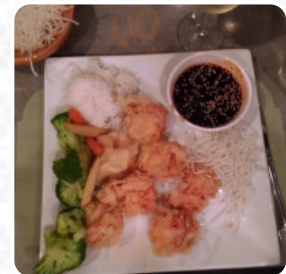

A complete [menu](#) of Green Leaf from Cockeysville covering all 17 menus and drinks can be found here on the card. For seasonal or weekly deals, please get in touch via phone or use the contact details provided on the website. What [User](#) likes about Green Leaf:

Really good [sushi](#). Had the Californian roll, the volcanic roll and the Crunchy roll. Let me tell you this was the best volcanic roll I've ever eaten. Had really good service. It was fast and the food was great. [read more](#). The guests love it when Asian cuisine meets a bit of creativity. That's exactly what you can expect at the Green Leaf from Cockeysville, with its successful Asian fusion cuisine - the perfect blend of what you know meets the adventurous world of fusion cuisine, Many guests are particularly looking forward to the versatile, flavorful Chinese cuisine. A lot of fresh vegetables, fish and meat is used in the **easily digestible Japanese cuisine** of Green Leaf, Especially tasty are also the [Sushi](#) and delicacies like [Inside-Out](#) from this place.