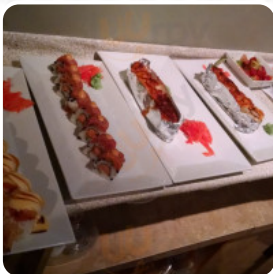

A complete [menu](#) of Green Leaf from Cockeysville covering all 17 menus and drinks can be found here on the card. For seasonal or weekly deals, please get in touch via phone or use the contact details provided on the website. What [User](#) likes about Green Leaf:

Really good [sushi](#). Had the Californian roll, the volcanic roll and the Crunchy roll. Let me tell you this was the best volcanic roll I've ever eaten. Had really good service. It was fast and the food was great. [read more](#). The guests love it when Asian cuisine meets a bit of creativity. That's exactly what you can expect at the Green Leaf from Cockeysville, with its successful Asian fusion cuisine - the perfect blend of what you know meets the adventurous world of fusion cuisine, Many guests are particularly looking forward to the versatile, flavorful Chinese cuisine. A lot of fresh vegetables, fish and meat is used in the **easily digestible Japanese cuisine** of Green Leaf, Especially tasty are also the [Sushi](#) and delicacies like [Inside-Out](#) from this place.