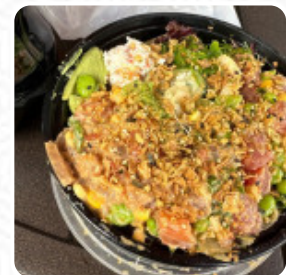

Oke Poke Lake Forest Menu

<https://menulist.menu>

23646 Rockfield Blvd Ste 604, Lake Forest I-92630-1688, United States
(+1)9497166882 - <http://www.oh-poke.com/>

A comprehensive [menu](#) of Oke Poke Lake Forest from Lake Forest covering all **18** meals and drinks can be found here on the food list. For [seasonal or weekly deals](#), please get in touch via phone or use the contact details provided on the website. What [User](#) likes about Oke Poke Lake Forest: pretty good portion size. Fresh fish, had one and all very tasty. Fresh products and ingredients with our orders. No complaints, I recommend a and then for every moment [read more](#). The restaurant and its rooms are wheelchair accessible and thus usable with a wheelchair or physical disabilities, Depending on the weather, you can also sit outside and have something. What [User](#) doesn't like about Oke Poke Lake Forest: Yesterday I ate a protein only bowl with 10 cups of fish. The scallops were not fresh and gave me 6 hours of diarrhea. I tried to call you for the info, but no one answered the phone. I'm not gonna eat here unless the inspector comes to assess your food. This is the only meal I've eaten and I couldn't eat later. I still don't feel good today. Please contact your procedures and the temperature of the fish. [read more](#). If you want to try delightful **American meals like burgers or barbecue**, Oke Poke Lake Forest from Lake Forest is the place to be, The inventive fusion of different menus with fresh and occasionally daring products is highly valued by the visitors - a nice example of Asian Fusion. No matter the occasion - a celebration - the in-house catering makes it easy to enjoy the food from Oke Poke Lake Forest at home, on the daily specials there are also a lot of Asian menus.