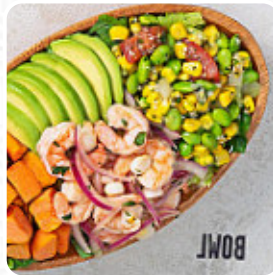

[The Menu](#) of Pollo Tropical from Homestead contains about 17 different dishes and drinks. On average, you pay for a dish / drink about $20.3. What [User](#) likes about Pollo Tropical:

Delicious juicy chicken and pork. The beans are so delicious and healthy. The variety in rice is very nice to have..they have white rice,brown rice and yellow rice with veggies. The sandwiches are so tasty..among so much more that they have to offer (even vegan meat I give it a ten star ??????????) The staff work hard and try their best to provide excellent service even with the shortage of staff due to the COVID 19 p... [read more](#). What [User](#)

doesn't like about Pollo Tropical:

We stopped taking a bite to eat on the way back from the keys. This place deserves a negative assessment. Most of the menu items were easily unavailable. The staff was completely unprofessional and simply rude. The kitchen area was dirty and decorated with sweet dishes. I waited for someone who just called the 5 second rule and serve us from the ground!!!! The service was also slow as a molasses. They weren't underst... [read more](#). If you want to try tasty **American meals like burgers or barbecue**, Pollo Tropical from Homestead is the place to be, the visitors love the Spanish menus with their delicious savory sauces and spices. Most **menus are prepared quickly for you** and served, You'll find scrumptious South American cuisine also in the menu.