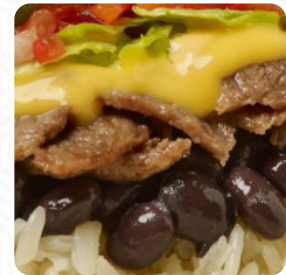

Wawa Menu

<https://menulist.menu>
2250 Lincoln Hwy, Feasterville Trevose, United States
+12156385640