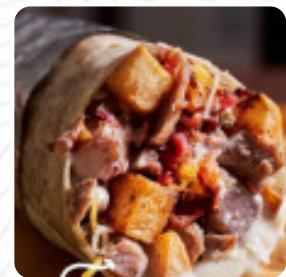

Here you can find the [menu](#) of **Moe's Southwest Grill** in Virginia Beach. At the moment, there are 17 meals and drinks on the card. You can inquire about seasonal or weekly deals via phone. What [User](#) likes about Moe's Southwest Grill:

Moe is great! The food portions are large and the free chips and salsa are the best! Children eating free on Sunday is also amazing! Eating tastes amazing and there are many possibilities! Definitely much better than their competition!!! I'll never eat at Chipotles again! [read more](#). What [User](#) doesn't like about Moe's Southwest Grill: I've only come to this location a handful of times over the last few years. I like Moe 's usually. But each time I visit this one, most of the employees act as if they're doing you a favor serving you. They're not outright rude, more lacking the standard friendly customer service. I find myself and others being the ones saying all the thank you 's and have a nice day 's instead of the employees (wh usually remain... [read more](#). At Moe's Southwest Grill in Virginia Beach, tasty,juicy, delicious barbecue is freshly prepared on an open flame and served with flavorful sides, Many customers are especially looking forward to the **diverse, delectable Mexican cuisine**.