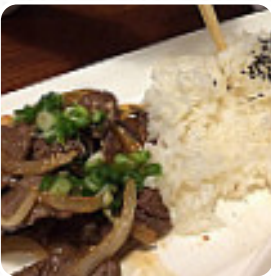

Modu Sushi Menu

<https://menulist.menu>

1747 Rt 9, Clifton Park, NY, 12065, Halfmoon, United States
+15183573330 - <http://modusushiny.com/>