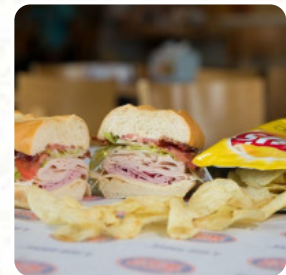

The **menu of Jersey Mike's** from Overland Park includes 20 dishes. On average, **dishes or drinks on [the menu](#)** cost about $5.9. The categories can be viewed on the menu below. What [Kelli Wheelles](#) likes about Jersey Mike's:

Honestly I was skeptical; we had Jersey Mike's in FL and I wasn't a fan. We wanted a hero and gave this location a try. I'm so glad we did. Exceptional customer service, easily customizable and quick. The giant sandwiches are just that, enough for 2 meals. Fresh ingredients and plenty of them. We asked for the oil and vinegar and the side, again not an issue. Can't wait to come back! [read more](#). What [Stephanie Simms](#) doesn't like about Jersey Mike's:

I couldn't believe how busy this place was! They had a line out the door at 11am. It took way too long to get our food, but it was hot, and everyone was very nice. I'm not sure I get the draw. The sandwich was ok, but not amazing. [read more](#). If you're in a rush, you can get delicious *Fast-Food dishes to your taste* from Jersey Mike's in Overland Park, freshly prepared for you in few minutes, They also present tasty South American menus to you on the menu. You can also look forward to [tasty vegetarian cuisine](#), and you can try fine American meals like Burger or Barbecue.