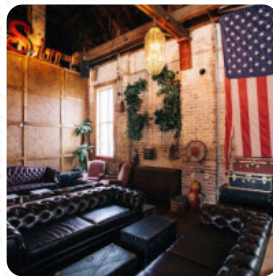

## ***Mathers Social Gathering Menu***

<https://menulist.menu>

3 Phoenix Building, 30 S Magnolia Ave, 32801, Orlando, US, United States  
(+1)4074863457,(+1)4077451185 - <https://www.mathersorlando.com>