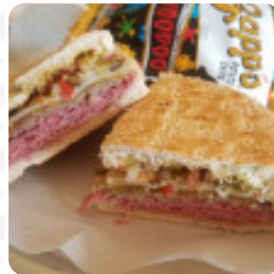

Here you can find the [menu](#) of **Lucchesi's Beer Garden: Deli, Package Parlor** in Memphis. At the moment, there are 17 menus and drinks on the food list. You can inquire about **changing offers** via phone. What [User](#) likes about Lucchesi's Beer Garden: Deli, Package Parlor:

GREEK

Ingredients Used

AVOCADO

MEAT

These types of dishes are being served

TOSTADAS

PANINI

BREAD

Lucchesi's Beer Garden: Deli, Package Parlor

Lucchesi's Beer Garden: Deli, Package Parlor

Deli Beer Store, 84 S Reese St
(Parlor, 3358 Poplar Ave,
Memphis, TN 38111, United
States

Opening Hours:

Monday 11:00 -22:00
Tuesday 11:00 -22:00
Wednesday 11:00 -22:00
Thursday 11:00 -22:00
Friday 11:00 -24:00
Saturday 11:00 -24:00
Sunday 12:00 -22:00