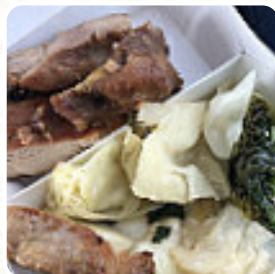

The menu of Panda Express from Springfield includes **18** dishes. On average, **dishes or drinks on the menu** cost about \$14.3. The categories can be viewed on the menu below. What [User](#) likes about Panda Express: my favorites are the orange chicken and honey nut scarf. I get them every time. sometimes I don't like the orange huh can only get the brot and no chicken in it. food: 4/5 [read more](#). What [User](#) doesn't like about Panda Express:

says they closed at 10 o'clock, but when I wanted to get 940 food, they said they were only rice and had something else to talk to someone else to find out that they can do something fresh they just have to wait. that is good, but pay attention to the misinformation they try to feed them first. eating looks good after waiting but and chris explained and cared for the dinge good thanks for it. [read more](#). Traditional meals are prepared in the kitchen of Panda Express in Springfield with typical *Asian spices tasty*, A catering service offered by the restaurant allows you to enjoy the menus at home or at the party. As a rule, most meals are prepared in a short time for you and served, The creative fusion of different dishes with fresh and partially daring ingredients is highly valued by the visitors - a good example of Asian Fusion.