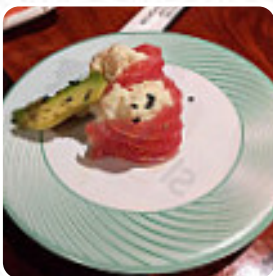

The place from Mesa offers 19 different dishes and drinks on [the menu](#) at an average price of $3.7. What [User](#) likes about Teharu Sushi:

Sushi was great! We could try so many new things and so quickly! Everything was pretty fresh. The staff was absolutely phenomenal. So friendly, attentive and fast! We forgot some things at our table when we left, and the staff ran out and gave it to us! So we really appreciated that. Osaka used to be our way, but I think we're coming here from now on. [read more](#). The rooms in the restaurant are wheelchair accessible and can also be used with a wheelchair or physiological limitations. What [User](#) doesn't like about Teharu [Sushi](#):

Great sushi place. They do the revolving conveyor belt style of service and it's great. Adds that little extra fun for the night. I've gone a couple of times and I don't think I've had one thing that disappointed me. I do wish I got more Ginger and wasabi for the table, but I'm sure if I had asked they would've given it to me. A+ joint. Went recently and nothing has changed. Keep up the good work Teharu! [read more](#). In the Teharu Sushi from Mesa, a lot of emphasis is placed on the preparation of easy-to-digest, tasty Japanese meals with fresh vegetables, fish and meat, Particularly fine are also the **Maki** and delicacies like Inside-Out from this establishment. After the meal (or during it), you can still relax at the bar with a **alcoholic or non-alcoholic drink**, In addition, the cocktail menu that is offered in this established eatery is impressive. It offers a wide selection of beers from the region and the whole world.