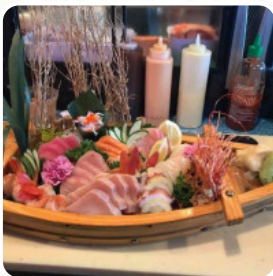

Fuji Japanese Menu

<https://menulist.menu>

3098 N Eastman Rd, Longview, TX 75605, United States

+19036639888 - <http://fujisushilongviewtx.com/>

Here you can find the [menu](#) of *Fuji Japanese* in Longview. At the moment, there are **18** courses and drinks on the menu. You can inquire about seasonal or weekly deals via phone. What [User](#) likes about *Fuji Japanese*: my daughter loved this place. beautiful, clean and upscale location served delicious sushi and other dishes. I ordered shrimp tempura sushi roll and the lobster roll. all ingredients of fresh vegetables, meats and sauces, which blow the dribbel up, just in the mouth. simply delicious and cheap. service was fast and friendly. sushi! [read more](#). What [User](#) doesn't like about *Fuji Japanese*:

The food is worth the price, has a very quiet and peaceful date night atmosphere. The roll selection is huge, the volcano and double salmon roll was amazing. The green tea ice cream was very light, just right in my opinion. [read more](#). With a large selection of freshly harvested vegetables, fish and meat, the *Fuji Japanese* from Longview prepares easy-to-digest, fine Japanese meals, The creative fusion of different menus with fresh and partially daring ingredients is highly valued by the visitors - a nice example of Asian Fusion. You have the option to, after the meal (or during it), also relax at the bar with an **alcoholic or non-alcoholic drink**, Particularly scrumptious are also the [Maki](#) and delicacies like Inside-Out from this place.