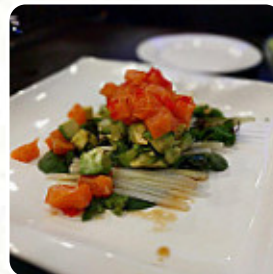

A comprehensive [menu](#) of Oyama Japanese And Thai from [Tolland](#) covering all 18 meals and drinks can be found here on the card. For *changing offers*, please get in touch via phone or use the contact details provided on the website. What [Rachael](#) likes about Oyama Japanese And Thai:

After a long day of work, this is my favorite spot to pick up a couple of classic rolls. Excellent quality, actually reads the notes for an allergies or preferences, and always ready for pickup before I arrive [early]. Spicy tuna and salmon avocado are incredible. Looking forward to trying their other Asian fusion dishes as the area lacks thereof other options. Only dish I've ever had that didn't meet expectations was... [read more](#). The restaurant offers complimentary WiFi for its customers, And into the accessible spaces also come visitors with wheelchairs or physical disabilities. What [Suzanne Maring](#) doesn't like about Oyama Japanese And Thai:

Absolutely the worst. Curry... flavorless, Pad Thai... flavorless. Possible frozen Asian frozen from grocery store would have more flavor. With all the local farms nearby why would they serve decomposing vegetables? [read more](#). Oyama Japanese And Thai The groundbreaking Asian fusion cuisine will thrill you, the perfect balance of familiar flavors and exciting new creations will amaze!, among the specialties of this establishment are particularly the **Sushi** and Te-Maki. If you favor more exotic meals, you will surely find what you're looking for in Thai meals, Moreover, the menu of this gastropub offers a good and especially comprehensive variety of beers from the region and the world that are definitely worth a try.