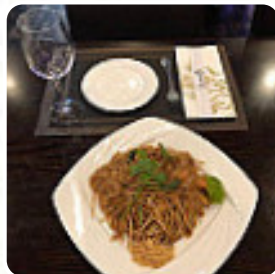

A comprehensive [menu](#) of Oyama Japanese And Thai from [Tolland](#) covering all 18 meals and drinks can be found here on the card. For *changing offers*, please get in touch via phone or use the contact details provided on the website. What [Rachael](#) likes about Oyama Japanese And Thai:

After a long day of work, this is my favorite spot to pick up a couple of classic rolls. Excellent quality, actually reads the notes for an allergies or preferences, and always ready for pickup before I arrive [early]. Spicy tuna and salmon avocado are incredible. Looking forward to trying their other Asian fusion dishes as the area lacks thereof other options. Only dish I've ever had that didn't meet expectations was... [read more](#). The restaurant offers complimentary WiFi for its customers, And into the accessible spaces also come visitors with wheelchairs or physical disabilities. What [Suzanne Maring](#) doesn't like about Oyama Japanese And Thai:

Absolutely the worst. Curry... flavorless, Pad Thai... flavorless. Possible frozen Asian frozen from grocery store would have more flavor. With all the local farms nearby why would they serve decomposing vegetables? [read more](#). Oyama Japanese And Thai The groundbreaking Asian fusion cuisine will thrill you, the perfect balance of familiar flavors and exciting new creations will amaze!, among the specialties of this establishment are particularly the **Sushi** and Te-Maki. If you favor more exotic meals, you will surely find what you're looking for in Thai meals, Moreover, the menu of this gastropub offers a good and especially comprehensive variety of beers from the region and the world that are definitely worth a try.