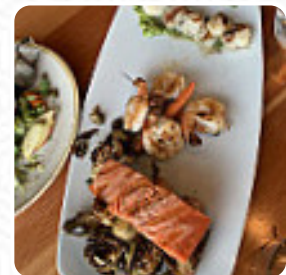

Here you can find the menu of Wildfin American Grill Beaverton in Beaverton. At the moment, there are **18** menus and drinks on the menu. You can inquire about *seasonal or weekly deals* via phone. What [User](#) likes about Wildfin American Grill Beaverton:

this place is quite amazing. eating is very rare spectacular. the people are also amazingly super helpful, friendly and attentive. the cocktails are also top notch and the whisky/whisky selection is very solid. this has quickly become one of our absolute favourite spots. [read more](#). The place also offers the possibility to sit outside and be served in beautiful weather. What [User](#) doesn't like about Wildfin American Grill Beaverton:

Slow service. I ordered the halibut. Out! Tried for the sirloin and salmon. Out! Settled for the rib eye with a salmon add on. Medium well. Served lukewarm with a one x one square inch piece of salmon. Veggies. roasted Brussels Sprouts over cooked and still cold. My [seafood](#) chowder was good. The highlight of the meal was the ice cream sundaes that the kids got with their kids meal. [read more](#). If you want to try delicious American meals like burgers or barbecue, Wildfin American Grill Beaverton from Beaverton is the place to be, and you can look forward to the delicious classic [seafood](#) cuisine. If you have not much hunger, you can treat yourself to one of the scrumptious **sandwiches**, a healthy salad or another snack, You can also discover delicious South American menus on the menu.