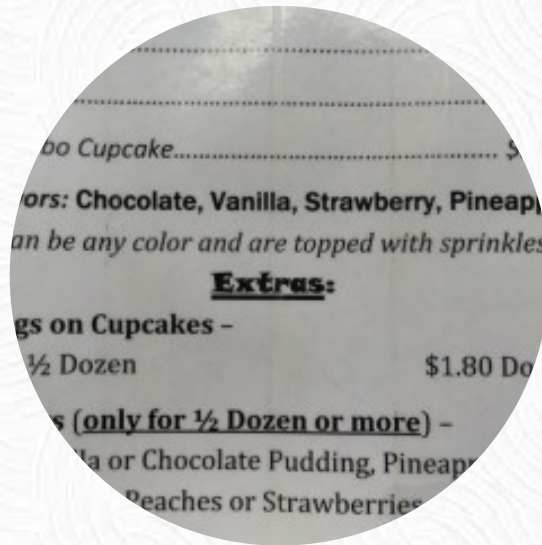

Silvia's Cakes

Silvia's Cakes Menu

<https://menulist.menu>
10012 Chester Rd, 23831, Chester, US, United States
+18047065857 - <https://www.facebook.com/silviascakesrva/>