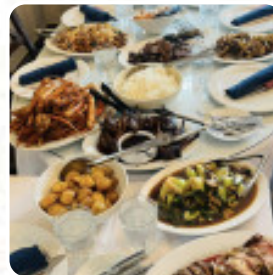

Ichiban Japanese Steakhouse Menu

<https://menulist.menu>

1307 W Spruce St, 82301, Rawlins, US, United States

+13073285858 - <http://www.ichibanrawlins.com/>

On this webpage, you can find the complete menu of Ichiban Japanese Steakhouse from [Rawlins](#). Currently, there are 18 menus and drinks up for grabs. For **seasonal or weekly deals**, please contact the restaurant owner directly. You can also contact them through their website. What [User](#) likes about Ichiban Japanese Steakhouse: I wanted to celebrate my birthday. the food was fantastic! I can't believe there is a restaurant in rawlins! everyone was so friendly and attentive. I had the scallops and steak. Both were perfectly cooked. was also large! drinking were good photos were very generous! I will definitely visit her again! [read more](#). Ichiban Japanese Steakhouse from Rawlins creates for you **delicious sushi (e.g., Maki and Sashimi)**, in addition to many other variations, always fresh with ingredients like fish, vegetables and meat, It's possible to chill out at the bar with a cool beer or other alcoholic and non-alcoholic drinks. A lot of fresh vegetables, fish and meat is used in the healthy Japanese cuisine of Ichiban Japanese Steakhouse, Also, the drinks menu at this place is exceptional and offers a significant and varied assortment of both local and international beers, which are definitely worth a try.

Ichiban Japanese Steakhouse Menu

Sushi Rolls

SUSHI

Sandwiches

CALIFORNIA SANDWICH

Appetizer

TEMPURA

Asian specialties