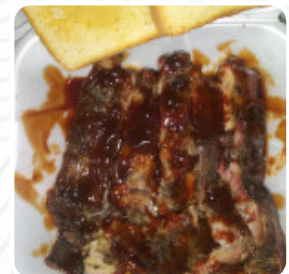

Here you can find the [menu](#) of **Priceless B-que By Ray** in Orlando. At the moment, there are **18** dishes and drinks on the card. You can inquire about *changing offers* via phone. What [User](#) likes about Priceless B-que By Ray:

best bbq in [Orlando](#) by color! fall the bone ribs, perfect greens, not too sweet kartoffel salat, and awesome customer service. Anyone who gives priceless of ray less than 5 stars is crazy. the traffic can be crazy during the camping world events and remember to check their hours before the arrival. I propose to get the mixed sauce for the ribs! [read more](#). What [User](#) doesn't like about Priceless B-que By Ray:

Over rated..Ribs were ok..but cheated on half slab promised for $18..only given 6 bones. A half of chicken was a complete mess of chopped up breast pieces .just give me half chicken guys..but it's ok I will never come back again-shame on you [read more](#). Priceless B-que By Ray from Orlando is a good option for a bar if you want to have a cocktail after work and hang out with friends, Furthermore, the drinks menu in this eatery is impressive and offers a good and extensive variety of beers from the area and from worldwide, which are definitely worth a try. In addition, you can order fresh roasted barbecue.