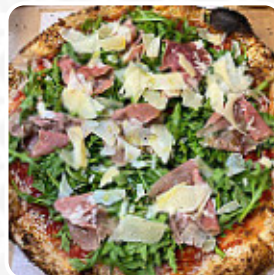

## ***Pizza In Style Menu***

<https://menulist.menu>

1735 Market St Concourse Level, Market St Entrance, 19103, Philadelphia, US, United States

**+12155578498**

The menu of [Pizza In Style](#) from Philadelphia includes 18 dishes. On average, dishes or drinks on [the card](#) cost about \$19.6. The categories can be viewed on the menu below. What [User](#) likes about Pizza In Style: we came to dinner in this restaurant. this restaurant was recommended by a friend. it was a win. the staff were so friendly and we felt good. eating was just great. we loved this restaurant and will visit this place again. we highly recommend this place. [read more](#). In Pizza In Style in [Philadelphia](#), they prepare [delicious pizza](#) using a time-honored method, served *straight out of the oven*.

## ***Quesadillas and Pizza***

CHICKEN BBQ PIZZA \$20.0

***These types of dishes are being served***

PIZZA