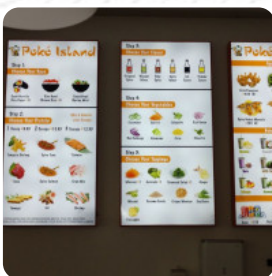

A complete [menu](#) of **Poke Island** from Pinellas Park covering all 18 courses and drinks can be found here on the menu. For changing offers, please get in touch via phone or use the contact details provided on the website.

What [Acetal Digital](#) likes about Poke Island:

This Poke is delicious! I have tried a bunch of different poke places. And when I say this is one of the best ones, I mean it! And you have to try their yummy sauce its divine! Their food is always fresh! Food: 5/5 [read more](#). What

[Tanita](#) doesn't like about Poke Island:

The food was okay. It's like going to Subway. Same concept. You build your poke bowl the way you want it from the toppings they offer. We liked what we ordered, but it was overpriced for what we got, at almost 50 dollars for two poke bowls and two bobas. They were out of several ingredient options that were on the menu board. There aren't many tables, and the ambiance was Japanese karaoke on TV. Parking: Plaza parking... [read more](#). Poke Island from Pinellas Park prepares for you [delicious sushi](#) (e.g., Maki and Te-Maki), as well as in many additional variations, with fresh ingredients like fish, vegetables and meat, The customers of the establishment also consider the large selection of various **coffee and tea specialities** that the establishment offers.