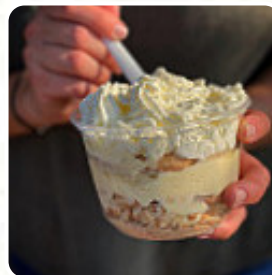

Demolition Coffee Co Menu

<https://menulist.menu>

215 E Bank St, Petersburg, United States

+18047322991 - <http://demolitioncoffeepetersburg.com/>