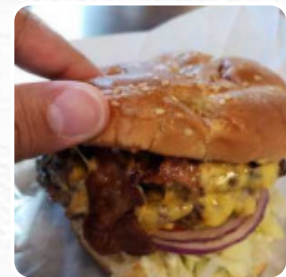

A complete [menu](#) of California Burgers And Deli from Salt Lake City covering all 20 dishes and drinks can be found here on the menu. For changing offers, please get in touch via phone or use the contact details provided on the website. What [Moana Sato](#) likes about California Burgers And Deli:

Enjoyed eating here with family, love the flavor burst ice cream served, especially during summertime, always friendly service. Yummy tasting fried mushrooms were seasoned perfectly, the sweet potato fries done very well.

As for the burger and Philly cheese steak sandwich, it got eaten before I could post pictures we were hungry.

[read more](#). What [Sonya Goyette](#) doesn't like about California Burgers And Deli:

if they only repay! a small chain on the philly cheese steak, but I still love it! and their deep fried mushrooms are too-for! that was also a reasonable price. more than 2.99 to 5.99 than 10-15 as indicated here. [read more](#).

Should you wish to sample delightful American dishes like burgers or barbecue, then California Burgers And Deli in Salt Lake City is the ideal place for you, Naturally, you can't miss out on the tasty burgers, which are accompanied by sides like fries, salads, or wedges served. Sometimes you may not want to consume a lot, in this case one of the fine *sandwiches*, a small salad or another snack is just right, Typically, the dishes are prepared for you fast and fresh.