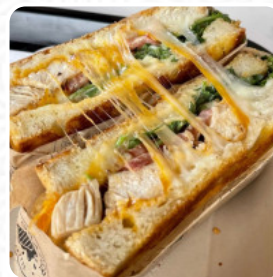

A complete menu of Grater Grilled Cheese from Chula Vista covering all 17 menus and drinks can be found here on the card. For *seasonal* or *weekly deals*, please get in touch via phone or use the contact details provided on the website. What [Monique Chavez](#) likes about Grater Grilled Cheese:

Nestled in Chula Vista, this unassuming gem is a true haven for grilled cheese enthusiasts. From the classic comforts to gourmet delights, they serve up a diverse array of mouthwatering choices, each with its distinct flair. The cozy atmosphere and welcoming staff add to the wonderful experience. If you're in Chula Vista and seeking an exceptional grilled cheese encounter, don't miss Grater Grilled Cheese – your tast... [read more](#). The restaurant is accessible and can therefore also be used with a wheelchair or physiological disabilities, Depending on the weather conditions, you can also sit outside and eat and drink. What [Alexandra Placides](#) doesn't like about Grater Grilled Cheese:

Although this place is actually one of my favorite grilled cheese spots, the one minor thing I will complain about is the portion size of the fries. I hate to be the one to complain about stuff like this but when you're paying $2.99 for basically a taster? To me, that's not worth it. Am I crazy or is this portion size worth $2.99? [read more](#). The Grater Grilled Cheese originating from Chula Vista dishes out various **tasty seafood courses**, Especially fine juices are very popular among the customers. Would you rather enjoy the food at home or at a special place like a big birthday party? Thanks to the in-house catering, that's easily possible, For a snack, you can also have the yummy sandwiches, small salads and other snacks.