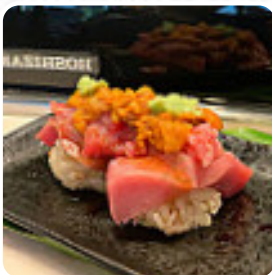

A **complete menu** of Sushi Murayama from Honolulu covering all 17 menus and drinks can be found here on the food list. For **changing offers**, please get in touch via phone or use the contact details provided on the website. What [User](#) likes about Sushi Murayama:

Had the 155usd Grandmakase for dinner. The cook is funny and friendly and if you happen to sit in the sushi bar, the cook will tell you about the fish as it prepares and some anecdotes. Fish are usually flown daily from Japan after the auction, so the price for dinner. The shop is somewhat hidden from the view, as its unannounced on a third floor building and its slightly missed from the street view. [read more](#). The restaurant and its premises are wheelchair accessible and thus usable with a wheelchair or physical disabilities. For you, Sushi Murayama from Honolulu prepares delicious sushi (e.g., Nigiri and Inside-Out), in many additional versions, with fresh ingredients like fish, vegetables and meat, and a lot of freshly harvested vegetables, fish and meat are used to cook *healthy Japanese meals*. The Asian fusion cuisine is likewise an important part of Sushi Murayama. Anyone who finds the everyday and generally known dishes too ordinary should approach with a willingness to experiment and try some unexpected combination of ingredients consume, Furthermore, the drinks menu in this restaurant is impressive and offers a good and comprehensive variety of beers from the area and from worldwide, which are definitely worth a try.