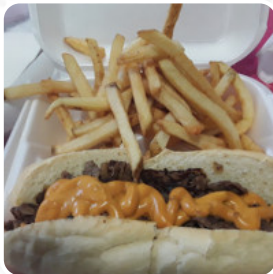

A [comprehensive menu](#) of Great Steak from Torrance covering all 17 dishes and drinks can be found here on the food list. For *changing offers*, please get in touch via phone or use the contact details provided on the website.

What [User](#) likes about Great Steak:

they don't need any more vaccination cards. we had the Philly cheesesteak and the powerful steak sandwich. so good. the cheese does not make the taste and the brot was just perfect fluffy. nice to sit outside. in the inner is not very welcoming, only with regard to the layout, but simply good outside. the bathroom is also pleasant. [read more](#).

What [User](#) doesn't like about Great Steak:

the food proportions are decent, and the aromes are good. I had Philly steak sandwich with grilled paprika and swirling and cheese sauce. I was disappointed to learn that they don't offer steak sauce. a1 is typical. [read more](#).

For quick hunger in between, Great Steak from Torrance offers **scrumptious sandwiches, small salads, and other treats**, as well as hot and cold drinks, and you can try delicious American dishes like Burger or Barbecue.

Here they also cook **South American** fresh fish, meat, as well as beans and potatoes.