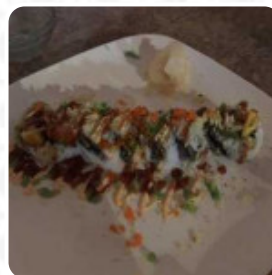

A complete [menu](#) of Cafe Du Japon from Daytona Beach covering all 17 dishes and drinks can be found here on the food list. For *changing offers*, please get in touch via phone or use the contact details provided on the website. What [User](#) likes about Cafe Du Japon:

great ambience! friendly staff. they had a discoball all the time when we were there, which was cool. good [sushi](#) at a great price. it's hard to find because there was no sign, except that everything was great. [read more](#). What

[Kowai Kid](#) doesn't like about Cafe Du Japon:

I'm a huge fan of Japanese food, and this Nabeyaki Udon was quite literally some of the best food I have ever eaten, definitely plan to come back whenever I am in the area! [read more](#). During meals, a refreshing drink is essential. In this gastropub, you will find not only exquisite menus, but also a large and comprehensive diversity of good beers and other alcoholic drinks that compliment the food, and a lot of fresh vegetables, fish and meat are used to cook healthy Japanese meals. If you'd like something sweet to finish off, Cafe Du Japon does not disappoint with its good [selection of desserts](#), the menu also includes delectable [vegetarian](#) recipes.