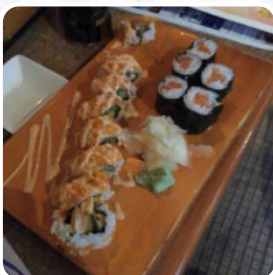

A complete [menu](#) of Cafe Du Japon from Daytona Beach covering all 17 dishes and drinks can be found here on the food list. For *changing offers*, please get in touch via phone or use the contact details provided on the website. What [User](#) likes about Cafe Du Japon:

great ambience! friendly staff. they had a discoball all the time when we were there, which was cool. good [sushi](#) at a great price. it's hard to find because there was no sign, except that everything was great. [read more](#). What

[Kowai Kid](#) doesn't like about Cafe Du Japon:

I'm a huge fan of Japanese food, and this Nabeyaki Udon was quite literally some of the best food I have ever eaten, definitely plan to come back whenever I am in the area! [read more](#). During meals, a refreshing drink is essential. In this gastropub, you will find not only exquisite menus, but also a large and comprehensive diversity of good beers and other alcoholic drinks that compliment the food, and a lot of fresh vegetables, fish and meat are used to cook healthy Japanese meals. If you'd like something sweet to finish off, Cafe Du Japon does not disappoint with its good [selection of desserts](#), the menu also includes delectable [vegetarian](#) recipes.