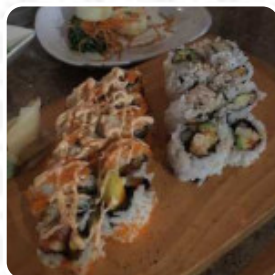

A complete [menu](#) of Cafe Du Japon from Daytona Beach covering all 17 dishes and drinks can be found here on the food list. For *changing offers*, please get in touch via phone or use the contact details provided on the website. What [User](#) likes about Cafe Du Japon:

great ambience! friendly staff. they had a discoball all the time when we were there, which was cool. good [sushi](#) at a great price. it's hard to find because there was no sign, except that everything was great. [read more](#). What

[Kowai Kid](#) doesn't like about Cafe Du Japon:

I'm a huge fan of Japanese food, and this Nabeyaki Udon was quite literally some of the best food I have ever eaten, definitely plan to come back whenever I am in the area! [read more](#). During meals, a refreshing drink is essential. In this gastropub, you will find not only exquisite menus, but also a large and comprehensive diversity of good beers and other alcoholic drinks that compliment the food, and a lot of fresh vegetables, fish and meat are used to cook healthy Japanese meals. If you'd like something sweet to finish off, Cafe Du Japon does not disappoint with its good [selection of desserts](#), the menu also includes delectable [vegetarian](#) recipes.