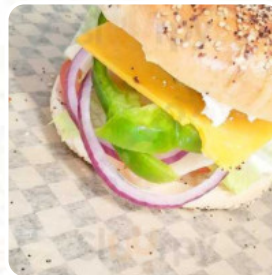

On this site, you can find the [complete menu](#) of Mudslingers Drinks Eats from [Mountain Home](#). Currently, there are 17 courses and drinks up for grabs. For seasonal or weekly deals, please contact the restaurant owner directly. You can also contact them through their website. What [User](#) likes about Mudslingers Drinks Eats: the best place in the city to get coffee! the friendly staff and the amazing drink are the best! in summer is the best drink the dirty turtle! They also have wonderful breakfast sandwiches! [read more](#). What [User](#) doesn't like about Mudslingers Drinks Eats:

it's not a secret how slow this place is. no complain about the coffee or friendly staff. it is one of the slowest coffee spots we found throughout the country. strange flex. [read more](#). The extensive variety of coffee and tea specialties makes a visit to Mudslingers Drinks Eats even more worthwhile, In the morning they serve a **varied breakfast** here. In addition, there are delicious American menus, such as burgers and grilled meat, You can also discover nice **South American** menus on the menu.