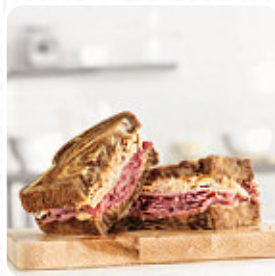

Here you can find the [menu](#) of Arby's in Phoenix. At the moment, there are 17 courses and drinks on the card.

You can inquire about seasonal or weekly deals via phone. What [Lillie Stoker](#) likes about Arby's:

This Arbys location is the best! The sliders are only $2 and this location always stacks them with the perfect amount of everything! I've been to locations that just are not worth it but this place does the sliders the best!!!! I always get the jalapeño roast beef slider and the Buffalo chicken have to give them both a try! Amazing and fastest Arbys as well. [read more](#). What [Драгош Гуцонић](#) doesn't like about Arby's:

I usually LOVE Arbys but do not go to this location! The roast beef was so over cooked , it was almost black and so dry I had to throw it out! Had to throw out my tea as well because it was skunky. I don't think they have cleared the container in quite a while. [read more](#). If you're hungry for some tasty South American culinary arts, this is the place to be: exquisite meals, cooked with fish, seafood delicacies, and meat, but also corn, beans, and potatoes are on the menu, for breakfast they serve a **extensive breakfast** here. There are also fine American meals, for example, burgers and grilled meat, The delicious **sandwiches**, small salads and other snacks can be planned well as a snack.