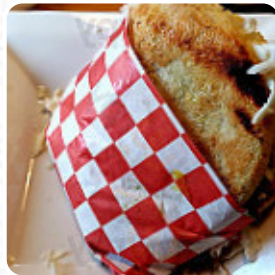

A comprehensive [menu](#) of **La Fuente Bakery Cafe** from Kissimmee covering all 18 dishes and drinks can be found here on the food list. For [changing offers](#), please get in touch via phone or use the contact details provided on the website. What [User](#) likes about La Fuente Bakery Cafe:

eiskaffee is so charming, we have breakfast there. I ordered American breakfast and my man has columbia breakfast. it was a big part. we both couldn't finish it. the place is always busy in the morning to the afternoon. the service is very good. the restaurant is clean and enough parking. [read more](#). What [User](#) doesn't like about La Fuente Bakery Cafe:

Where do I start Well I gave it three stars because I never thought a Restaurant would charge a person a service fee to buy food at their place specially take out. I understand if I'm eating there but I wasn't and on top of that I spent almost $100 at the restaurant for take out so that's my reason for three stars. Their service wasn't bad and the food was decent. I never knew that a restaurant will charged to buy fo... [read more](#). At La Fuente Bakery Cafe in Kissimmee, a *diverse brunch* is served for breakfast, where you can have your fill feast, the menu also includes tasty [vegetarian](#) menus. Besides small snacks and sweet pieces, we also offer cold and hot drinks and cakes, and you can indulge in scrumptious American menus like **Burger or Barbecue**.