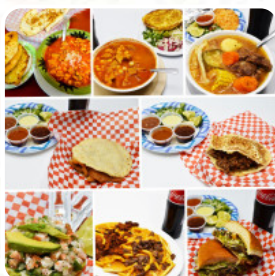

## *El Alamo Menu*

<https://menulist.menu>

3548 Morrison Road, Denver, CO 80219, United States  
+13039222022,+13034778114 - <http://orderelalamo.com/>

The **menu of El Alamo** from Denver includes 17 menus. On average, **menus or drinks on the card** cost about \$6.8. The categories can be viewed on the menu below. What [Anita S](#) likes about El Alamo:

Came in early Saturday evening. Was craving tamales but they were out. Decided on the chile rellenos instead. OMG! The best non crispy authentic I have had in Denver. You get two large rellenos, rice and beans and 2 large homemade tortillas (choice of flour or corn and I chose flour). The staff is very friendly, and bilingual. Service is on point. Sodas are super cold. They have an amazing assortment of pastries but... [read more](#). The restaurant and its rooms are wheelchair accessible and thus reachable with a wheelchair or physical disabilities, and there is no-charge WiFi. What [User](#) doesn't like about El Alamo:

Food is great would not recommend using the online service. I ordered and paid online and the woman had no idea what I was talking about. Still got my food that I paid for thankfully [read more](#). Get excited about the *diverse, tasty Mexican cuisine*, which is traditionally cooked with corn, beans and chilies (hot peppers).