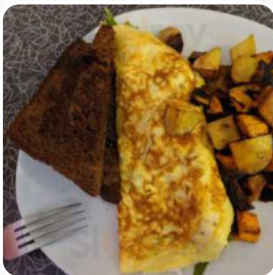

Sweetie's Bakery Cafe Menu

<https://menulist.menu>

191 Bank St, New London, CT 06320, United States

+18604370130 - <https://www.sweetiesbakeryandcafe.com>

A complete [menu](#) of Sweetie's Bakery Cafe from New London covering all 18 courses and drinks can be found here on the menu. For [seasonal or weekly deals](#), please get in touch via phone or use the contact details provided on the website. What [User](#) likes about Sweetie's Bakery Cafe: sweetie's is the most beautiful little cafe on the bank street in new london. the owners met in the culinary school, and it is clear that they bring passion to their cooking and baking. I came for Sunday brunch ende januar with a friend. we sat right away and had the opportunity to taste some of the breakfast sandwiches and in-house. I can't expect to come back and try some of their baked. [read more](#). The restaurant offers free WLAN for its visitors. Sweetie's Bakery Cafe from New London is a relaxed café, where you can have a small snack or cake with a **hot coffee or a sweet chocolate**, Besides, the light and healthy menus in the specialty list are among the most sought-after dishes of the guests. If you'd like something dessert for dessert, Sweetie's Bakery Cafe does not disappoint with its large **selection of desserts**, the menu also includes delicious [vegetarian](#) recipes.

COFFEE

Plates Brunch

WAFFLE

Restaurant Category

FRENCH

These types of dishes are being served

BREAD

PANINI