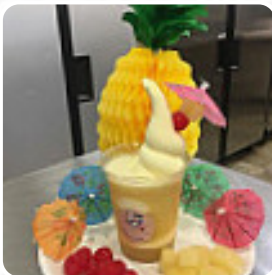

Carl D's Soft Serve

Carl D's Soft Serve And Gourmet Popcorn Menu

<https://menulist.menu>

1232 Park St, Stevens Point, United States

+17153403390

Here you can find the menu of Carl D's Soft Serve And Gourmet Popcorn in Stevens Point. At the moment, there are **17** dishes and drinks on the menu. You can inquire about seasonal or weekly deals via phone. What [User](#) likes about Carl D's Soft Serve And Gourmet Popcorn:

Wanted a dessert while in Point. This place found on Google Maps and decided to stop. It's on a corner and has a small parking lot. A lot of ice combination to choose from. The Nabeby got a banana column and I did a number 6 (hot fudge, mini marshmallows, and crushed grams). If we were living closed by us, we would definitely try the other combinations. Would recommend everyone in the area. [read more](#). What [Brooke O](#) doesn't like about Carl D's Soft Serve And Gourmet Popcorn: