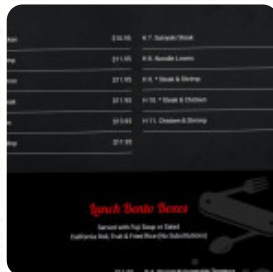

# Fuji Sushi Steakhouse Menu

<https://menulist.menu>  
148 2nd St S, Waite Park, United States  
+13202523838

Here you can find the menu of Fuji Sushi Steakhouse in Waite Park. At the moment, there are **17** meals and drinks on the food list. You can inquire about *changing offers* via phone. What [User](#) likes about Fuji Sushi Steakhouse:

The **ONLY** place in the Cloud for [sushi](#). I have tried that new sushi spot and Lund's. However, this is the place if you want good safe sushi, bento, or hibachi. \*For newcomers to the hibachi experience: be prepared to combine/socialize with other groups around the griddle(that's why it's fun)! Additionally, Japanese/Chinese food and rice is typically made with soy sauce that contains lots of wheat. Therefore, my gluten... [read more](#). The restaurant also offers the possibility to sit outside and eat in beautiful weather. What [User](#) doesn't like about Fuji Sushi Steakhouse:

I'm not the type to automatically jump to negative assumptions about things, as it's important to try to see things in a positive manner. The environment was pretty, I liked the lighting. The waiter was a great guy. I wish they would stop with the masks already but I still liked the guy. Main issue is the food. It is quite expensive for what you get. My girlfriend's plate was unorganized, it's just like a mixture of... [read more](#). Fuji [Sushi](#) Steakhouse from Waite Park is the perfect place if you want to try delightful American menus like burgers or barbecue, There are also tasty South American meals in the menu. In this locale there is also an large selection of coffee and tea specialties not to forget, Especially delicious are also the **Maki** and delicacies like Inside-Out from this place.