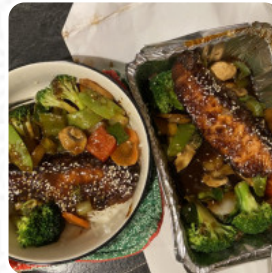

On this site, you can find the complete menu of Blue Fuji from Bedford. Currently, there are **1** meals and drinks available. For changing offers, please contact the owner of the restaurant directly. You can also contact them through their website. What [User](#) likes about Blue Fuji:

The food was great but the service and atmosphere is seriously lacking. We went on Fridays nights at dinner time twice and they clearly are doing to much takeout business to care about their dinner in guests. I won't return for dine in unless it's to try the lunch specials. [read more](#). The restaurant offers free WiFi for its visitors. What

[User](#) doesn't like about Blue Fuji:

I ordered food from here last night. The 25 wings is more like 8. They were good, but I would not pay 16.50$ for them. The brown rice that I got was stale tasting, very dry and hard. Not sure what happened there. Wish I could go back in time and get my 25 dollars back. [read more](#). In the Blue Fuji from Bedford, using a lot of fresh vegetables, fish and meat, **easy-to-digest, tasty Japanese meals** are prepared, By availing of the catering service from Blue Fuji in Bedford, the dishes can be ordered at home or at the party. The *versatile, tasty Chinese cuisine* always goes down well with guests, scrumptious particularly are the Maki and delicacies like Inside-Out that this restaurant is known for.