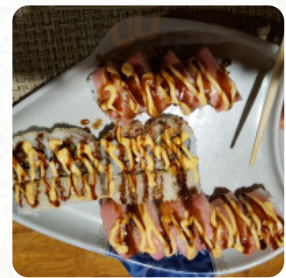

Luli Sushi Menu

<https://menulist.menu>
1204 N Horner Blvd, Sanford, United States
+19197180016

[The Menu](#) of Luli Sushi from [Sanford](#) contains about **17** different dishes and drinks. On average, you pay for a dish / drink about \$9.0. What [User](#) likes about Luli [Sushi](#): Absolutely loved this place. great service, great food, great prices. I had the rock n roll sushi roll, buy a free daily sushi?!!!! You can't beat that! I come here for my future sushi vows! [read more](#). For breakfast, you can enjoy a rich brunch at Luli Sushi, as much as you want, Moreover, you can enjoy the food of all the delightful offered courses in the midst of this Diner's lovingly chosen atmosphere. But the undisputed highlight of this restaurant is the delicious *Sushi such as Nigiri and Inside-Out*, there are also delectable [vegetarian](#) meals in the menu.