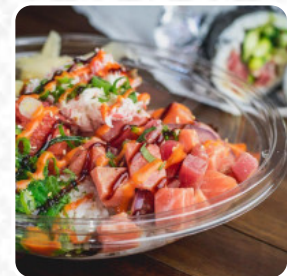

## ***The Okipoke Menu***

<https://menulist.menu>  
1205 Market St, Lynnfield, MA, 01940, United States  
**+17817766479 - <https://theokipoke.com/>**

Here you can find the [menu of The Okipoke](#) in Lynnfield. At the moment, there are 14 menus and drinks on the menu. You can inquire about seasonal or weekly deals via phone. What [User](#) likes about The Okipoke: Service Dine in Meal type Dinner Price per person \$10-20 I went there for lunch with my daughters. The server was very attentive, fast and kind. We had Japanese style poke burrito and regular poke bowl. Both the food just amazing. We enjoyed every bite. [read more](#). You can use the WiFi of the place at no extra cost, Depending on the weather, you can also sit outside and eat. The premises on site are accessible, and therefore no problem for clientele with wheelchairs or physiological disabilities. What [User](#) doesn't like about The Okipoke: I'd recommend staying away; Got super ill from food here. Not sure if it was the chicken or unwashed vegetables. Also, they sell two sizes, small or large, for bowls. They are the same amount of food, payed extra for nothing. Won't be back. [read more](#). If you crave for [sweet treats](#), The Okipoke with its magical desserts can surely make an end of it, It shows that the typical Canadian dishes are well received by the visitors of the local. In addition, they provide you **fine seafood dishes**, A catering service offered by the restaurant allows you to enjoy the meals on-site or at the event.