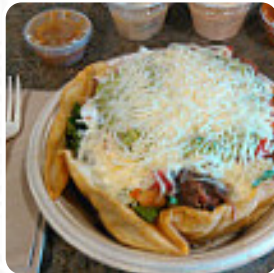

Here you can find the [menu](#) of Qdoba **Mexican Grill** in Bothell. At the moment, there are 17 dishes and drinks on the food list. You can inquire about **changing offers** via phone. What [User](#) likes about Qdoba **Mexican Grill**: Whenever I visit this Qdoba, they always seem to be short employees and hurry to try to operate the long line.

Won't be coming back. I also got sick after eating the burrito but I'm unsure if it's related. [read more](#). Look forward to the diverse, tasty **Mexican** cuisine, traditionally prepared with corn, beans and chilies (hot peppers), Of course, you also have to try the tasty burgers, that come with sides like fries, salads, or wedges provided.