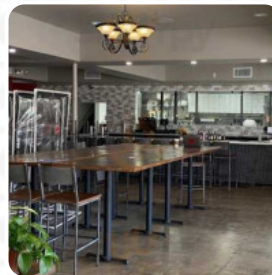

Monrovia Family Menu

<https://menulist.menu>

534 S Myrtle Ave, Monrovia, California, 91016, United States
(+1)6263598364

On this webpage, you can find the complete menu of Monrovia Family from Monrovia. Currently, there are **18** meals and drinks available. For changing offers, please contact the owner of the restaurant directly. You can also contact them through their website. What [User](#) likes about Monrovia Family: