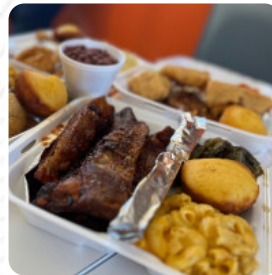

On this site, you can find the *complete [menu](#)* of *Lady J's Soul Food* from Pittsburg. Currently, there are **16** courses and drinks up for grabs. For *seasonal or weekly deals*, please contact the restaurant owner directly. You can also contact them through their website. What [User](#) likes about Lady J's Soul Food:

I ordered delivery from Lady's J's for the first time I reside in Concord CA, and it was absolutely delicious ? what I ordered was the deluxe Neck bones dinner and I Tore that food up it was worth every cent and I would definitely order again the only negative thing I would say is less pepper ? and a little more love for the yams other that it was superb ??? [read more](#). As a customer, you can use the WLAN of the establishment at no extra cost, And into the accessible spaces also come guests with wheelchairs or physiological disabilities. What [User](#) doesn't like about Lady J's Soul Food:

I love around the corner I loved the cafe that was here previously but was happy to get a soul food spot. Food was awful the yams were stringy I haven't been back since I miss the previous [read more](#). The Lady J's Soul Food originating from Pittsburg serves various delicious seafood dishes, For you, the dishes are normally prepared **in a short time and fresh**. No matter the occasion - a festival - the in-house catering makes it easy to enjoy the food from Lady J's Soul Food at home.