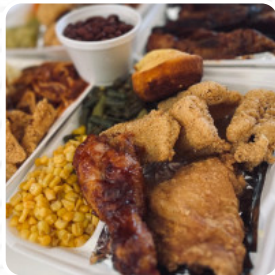

On this site, you can find the *complete [menu](#)* of *Lady J's Soul Food* from Pittsburg. Currently, there are **16** courses and drinks up for grabs. For *seasonal or weekly deals*, please contact the restaurant owner directly. You can also contact them through their website. What [User](#) likes about Lady J's Soul Food:

I ordered delivery from Lady's J's for the first time I reside in Concord CA, and it was absolutely delicious ? what I ordered was the deluxe Neck bones dinner and I Tore that food up it was worth every cent and I would definitely order again the only negative thing I would say is less pepper ? and a little more love for the yams other that it was superb ??? [read more](#). As a customer, you can use the WLAN of the establishment at no extra cost, And into the accessible spaces also come guests with wheelchairs or physiological disabilities. What [User](#) doesn't like about Lady J's Soul Food:

I love around the corner I loved the cafe that was here previously but was happy to get a soul food spot. Food was awful the yams were stringy I haven't been back since I miss the previous [read more](#). The Lady J's Soul Food originating from Pittsburg serves various delicious seafood dishes, For you, the dishes are normally prepared **in a short time and fresh**. No matter the occasion - a festival - the in-house catering makes it easy to enjoy the food from Lady J's Soul Food at home.