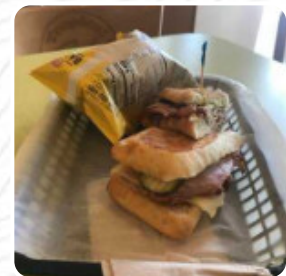

On this site, you can find the complete menu of Tropical Smoothie Cafe from Hamilton. Currently, there are 17 dishes and drinks up for grabs. For seasonal or weekly deals, please contact the owner of the restaurant directly.

You can also contact them through their website. What [User](#) likes about Tropical Smoothie Cafe:

Smoothies were good, but a little to survive for me, but this is just my preference. Overall they were fantastic. I order 2 star fruit smoothings with spinach and calf. I also ordered a Santa Fe chicken quesadilla. [read more](#). The restaurant also offers the possibility to sit outside and eat in pleasant weather, and there is no-charge WiFi. What

[User](#) doesn't like about Tropical Smoothie Cafe:

I like this place, but don't love this place. I'm mostly here for protein smoothings and they make them pretty good. everything else on the menu seems simply in order. if they are in a parking space and want a quick salad or shake, give it a go. I think there are better ways. [read more](#). Tropical Smoothie Cafe, famous for its **diverse Canadian menus**, uses ingredients that are typical of the country, For a snack, you can also have the tasty **sandwiches**, healthy salads and other snacks. There are also delicious American dishes, for example, **burgers and grilled meat**, You can also discover delicious South American dishes on the menu.

Ingredients Used

POTATOES

FRUIT

SPINAT

CHICKEN

Tropical Smoothie Cafe Menu

Tropical Smoothie Cafe

2222 New Jersey 33, Hamilton,
New Jersey, USA, 08690, United
States