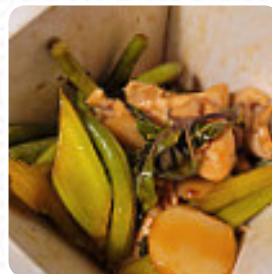

Emmy's Menu

<https://menulist.menu>

1923 Ocean Ave, 94127, San Francisco, US, United States

+14155858887 - <http://www.emmysrestaurant.com>