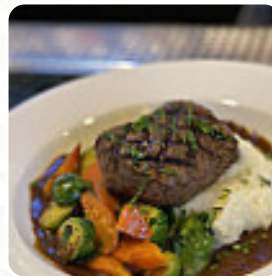

The Plate Pint Menu

<https://menulist.menu>

321 High School Rd NE #1, 98110, Bainbridge Island, US, United States
+12064514433 - <http://www.theplateandpint.com/>

On this webpage, you can find the *complete menu* of *The Plate Pint* from [Bainbridge Island](#). Currently, there are 17 dishes and drinks up for grabs. For changing offers, please contact the owner of the restaurant directly. You can also contact them through their website. What [User](#) likes about The Plate Pint: had good service and some great wings/beers. server was super nice and helpful. I didn't beat us, even if we got in just before the door. dry rub wings were great and the habanero were good warmth. [read more](#). The place also offers the possibility to sit outside and eat in nice weather, and there is no-charge WLAN. The rooms on site are accessible, and therefore no problem for guests with wheelchairs or physiological limitations. What [User](#) doesn't like about The Plate Pint:

We traveling all over the USA and trying BURGERS your's the worst dry and meat was like charcoal. We think you should change your cook because we order medium rare and we got charcoals. And would fries we feed the crows because taste like s and looks like s . Our family was very disappointed. And the prices very high. Burger King can provide to their customers juicy burger and great prices. And we will never recommen... [read more](#). The Plate Pint from Bainbridge Island is famous for its **tasty burgers**, to which aromatic fries, salads and other sides are provided, and you can indulge in scrumptious American meals like [Burger](#) or [Barbecue](#). If you have little appetite, you can treat yourself to one of the delicious **sandwiches**, a small salad or another snack, You can also discover scrumptious South American menus on the menu.