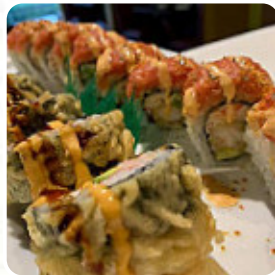

Maru Sushi Grill Menu

<https://menulist.menu>

400 N Entrance Rd, 32771, Sanford, US, United States

+14073238108 - <http://www.marusushigrill.com>

Here you can find the [menu](#) of *Maru Sushi Grill* in Sanford. At the moment, there are 12 dishes and drinks on the food list. You can inquire about [seasonal](#) or [weekly deals](#) via phone. What [User](#) likes about Maru Sushi Grill: We eat there all the time and the husband and wife who own the place and who cook and prepare the food do an amazing job on the sushi and the food. The service is where they need some help, every time we've been it's always new waitresses waiters and this last time we went the service was terrible . They never came to check to see how we were we had to keep asking for everything. If the food wasn't so good we would no... [read more](#). In pleasant weather you can even be served in the outdoor area. What [User](#) doesn't like about Maru Sushi Grill: compared to sushi places we were, this doesn't even deserve a star. the location is not clean, menu is not even offered, and they are asked to scan the code to display the menu. the ingredients in sushi are not fresh and not proportional to rice. they get the wrong order and instead an apology offered we were offered to wait. one of the reels we ordered, we asked to add spicy kraab, and we said we would charge oursel... [read more](#). Maru Sushi Grill from Sanford is a good place for a bar to **a drink after work** and be able to sit with friends or alone, On the daily specials there are also several Asian menus. Undoubtedly, the highlight of this establishment is the tasty Sushi such as Nigiri and Inside-Out, The meat is freshly **prepared** here on an open flame.