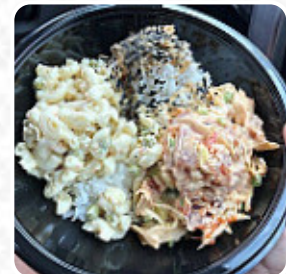

On this site, you can find the complete menu of Pa'akai Poke Deli from Kailua-Kona. Currently, there are 17 menus and drinks up for grabs. For changing offers, please contact the owner of the restaurant directly. You can also contact them through their website. What [User](#) likes about Pa'akai Poke Deli:

fast lunch. they choose what they want and it is delicious. after three different places were followed, which were to be open, but were closed, this was the only open one. so easy the fact that it was open as indicated on google is already a better service than the competition. the staff was also very friendly and helpful. thank you. [read more](#). The diner is accessible and can therefore also be used with a wheelchair or physiological limitations, and there is complimentary WiFi. If the weather are right, you can also be served outside. What [User](#) doesn't like about Pa'akai Poke Deli:

decent. small salty, and the spicy california was neither spicy nor typical Californian taste. imitation krabbe was hard and chewing. reis was also old. fetches the job done, but I will stand for another place. great service tho. thanks! [read more](#). Long waiting times for meals don't sit well with you? Then the selection of instant *delicacies* are exactly what you're looking for for you, and you can enjoy here tasty American meals like **Burger or Barbecue**. fresh fish, meat, as well as corn and rice are also South American cooked here, Especially delicious juices are very popular among the guests.