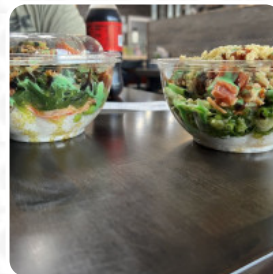

On this webpage, you can find the complete menu of Yw Poke from Bentonville. Currently, there are 17 dishes and drinks up for grabs. For **changing offers**, please contact the restaurant owner directly. You can also contact them through their website. What [Elissa Sontag](#) likes about Yw Poke:

I love this place. It's so yummy. And the bowls are loaded with goodness. Customizable with the option of [sushi](#) rice, brown rice or salad as the base. From there you can pick a signature bowl or create your own. My favorite is the Ocean : Loaded with Tina, salmon, seaweed salad, ginger, crab, masago and more. Give them a try! Fast friendly service with quality ingredients. [read more](#). The premises on site are wheelchair accessible and can also be used with a wheelchair or physical disabilities, Depending on the weather conditions, you can also sit outside and have something. What [Cassie Hulsey](#) doesn't like about Yw Poke:

I really liked this place I never had a problem with the food for service until I got really really bad food poisoning and puked for days from here. Even people I knew who ate here started feeling really sick after eating it. I think it was the fish. They should be making sure the food has not gone bad before serving. It's not safe to eat, just be careful [read more](#). Traditional dishes are prepared in the kitchen of Yw Poke in Bentonville with typical **Asian spices scrumptious**, the extremely unique fusion of various ingredients guarantees customers an unforgettable taste experience of this expertly prepared fusion cuisine. In this locale there is also an extensive variety of *coffee and tea specialties* not to forget, You'll find delicious South American menus also on the menu.