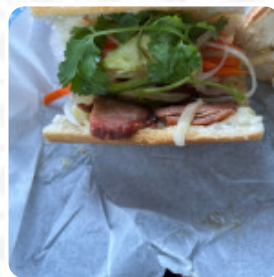

Here you can find the menu of T&d Sandwiches in Fremont. At the moment, there are 17 dishes and drinks on the food list. You can inquire about changing offers via phone. What [Edith Victoria](#) likes about T&d Sandwiches:

Mmm!! My Bahn Mi is so bomb! I was kinda basic and went with the teriyaki chicken but it's so so good. The bread wasn't rock hard like at other places. I usually go to Lee's in the South Bay but this was just as good and a lot closer to my house. 10/10 recommend [read more](#). The restaurant also offers the possibility to sit outside and eat in nice weather. What [User](#) doesn't like about T&d Sandwiches:

I love these guys it's a nice little mom-and-pop operation down the street from where I live, so when I feel like a banh mi this is my go-to location. Get the number 50 for the number 12 if you're trying to avoid meat. [read more](#). At T&d Sandwiches in Fremont, *tasty grilled food is freshly prepared* on an open flame and garnished with tasty sides, The visitors of the establishment also appreciate the large variety of differing coffee and tea specialities that the establishment has to offer. Even if you're not so hungry, you can treat yourself to one of the scrumptious **sandwiches**, a small salad or another snack, There are also some **international meals** available in the menu.