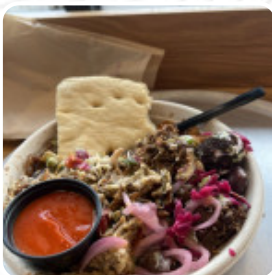

On this webpage, you can find the [complete menu](#) of Moto Medi Mediterranean from Lubbock. Currently, there are **11** courses and drinks available. For changing offers, please contact the owner of the restaurant directly. You can also contact them through their website. What [User](#) likes about Moto Medi Mediterranean:

I have the orzo bowl with roasted vegetables and falafel. I have the green tahini sauce and the garlic sauce. I stole it with kicherbsen and kohlrabi. I also ordered baba ghanoush and hummus to try for the first time. that was amazing. every bite was filled with taste updated by previous review on 2022-08-18 [read more](#). The place also offers the possibility to sit outside and eat and drink in beautiful weather. What [User](#) doesn't like about Moto Medi Mediterranean:

Food is gross... veggies are saturated with oil and sugar. Disgusting...Not even close to Mediterranean food.Lamb tasted like pulled pork drenched in a sugared gravy.Place was dirty. Trash all over the ground.Gross. Don't waste your money. [read more](#). Various *exquisite French meals* are served in Moto Medi Mediterranean from Lubbock, Additionally, easy digestible **Mediterranean courses** are available.