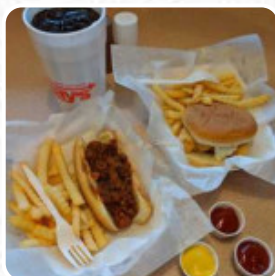

May's Drive-in Menu

<https://menulist.menu>
1920 PA-405, 17756, Muncy, US, United States
+15705462748

Here you can find the [menu](#) of **May's Drive-in** in Muncy. At the moment, there are **17** menus and drinks on the card. You can inquire about seasonal or weekly deals via phone. What [User](#) likes about May's Drive-in: it's been a long time since I found a place that immerses her soft serve in chocolate! I was super excited. it was good, but the bathroom was missing taste. the soft portion was delicious and the portion sizes were massive. the little one could be a big one? [read more](#). The restaurant and its premises are wheelchair accessible and thus usable with a wheelchair or physical limitations, Depending on the weather conditions, you can also sit outside and eat. WLAN is available at no extra cost. What [User](#) doesn't like about May's Drive-in: They need to train all the high schoolers that work there, , Breakfast is good, butttt.....They definitely DO NOT know how to make a banana split, and what they offer for lunch is unpalatable, and the smell in the booths hmmmmm JUST GO SOMEWHERE ELSE.... [read more](#). At May's Drive-in in Muncy, a hearty brunch is served for breakfast, where you can eat as much as you want enjoy thoroughly, You'll find nice South American meals also on the menu. Sometimes you may not want to eat a lot, in this case one of the scrumptious sandwiches, a healthy salad or another snack is just right, Naturally, you should also taste the *tasty burgers*, accompanied by sides like fries, salads, or wedges provided.

May's Drive-in Menu

Fish dishes

FISH AND CHIPS

Chicken

GRILLED CHICKEN

Indian

CHAI TEA MIXTURE

Drinks

CHOCOLATE

SEAFOOD

CHICKEN

May's Drive-in Menu

May's Drive-in

1920 PA-405, 17756, Muncy, US,
United States

Opening Hours:

Monday 07:00 -21:00
Tuesday 10:30 -21:00
Wednesday 07:00 -21:00
Thursday 07:00 -21:00
Friday 06:30 -21:30 07:00 -21:00
Saturday 06:30 -21:30 07:00
-20:30
Sunday 07:00 -21:00