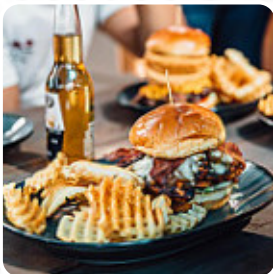

A complete [menu](#) of Walk-on's Sports Bistreaux Burbank from Baton Rouge covering all 17 courses and drinks can be found here on the menu. For **seasonal or weekly deals**, please get in touch via phone or use the contact details provided on the website. What [User](#) likes about Walk-on's Sports Bistreaux Burbank: the experience at walks was above average. the service was on average still fast. eating was very fresh and very hot and most satisfying! the waitress was not very friendly, but she has quick service when she called. overall, I would return for another visit. [read more](#). As a visitor, you can use the WLAN of the establishment free of charge, Depending on the weather, you can also sit outside and eat. The premises on site are accessible, and therefore no problem for visitors with wheelchairs or physiological limitations. What [User](#) doesn't like about Walk-on's Sports Bistreaux Burbank:

Saturday, 29th januar at 10:45 a.m., we were there for a birthday dinner, party 6, let them start me by saying that the server was great, the waitress was really super nice and try them hard to make our culinary experience great, but no one else looked after in this restaurant, the barkeeper the cash closed the cash around 11:30 when we got our food we had drinks asked a second round on the other side of the bar they... [read more](#). A selection of flavorful seafood menus is offered by the Walk-on's Sports Bistreaux Burbank from Baton Rouge, You'll find delicious South American dishes also on the menu. You can also look forward to **scrumptious vegetarian cuisine**, and you can enjoy here delicious American meals like [Burger](#) or [Barbecue](#).