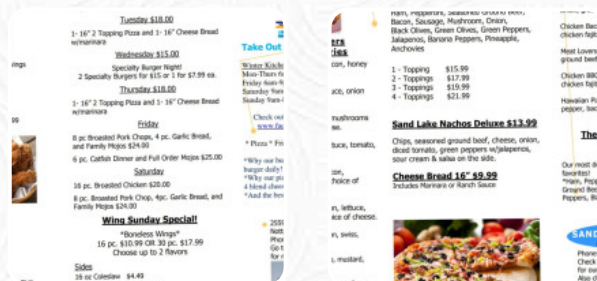

Sand Lake Party Store Menu

<https://menulist.menu>
25595 M-86, Nottawa, USA, United States
+12694677661 - <http://www.sandlakeparty.com>

Here you can find the menu of Sand Lake Party Store in Nottawa. At the moment, there are 17 dishes and drinks on the food list. You can inquire about seasonal or weekly deals via phone. What [User](#) likes about Sand Lake Party Store:

do not miss this! from a car past or fast, this place cannot catch her eye, but if they want a great help from big ices at a fantastic price, they have to stop here. the photo that I attach is just enough I don't think they will find a better or more tasty deal on the planet.3/16/22 update: they served sherman's i've cream, one of my favorite locals, near south haven. because sherman stops making her own ice, they se... [read more](#). The restaurant and its rooms are wheelchair accessible and thus usable with a wheelchair or physical limitations, Depending on the weather conditions, you can also sit outside and eat. What [User](#) doesn't like about Sand Lake Party Store: don't go to the others. they are not accurate after the employee lori, as she was very rude and disrespectful! I have no longer recommended this place, as we have no longer any longer returing and have a competitor for years! [read more](#). If you're in a rush, you can get delicious Fast-Food menus to [your taste](#) from Sand Lake Party Store in Nottawa, freshly prepared for you in short time, Inthemorning a **versatile brunch** is offered here. In addition to sweet pieces, cakes, and simple snacks, we also have **cold and hot drinks**, and you can look forward to the fine typical seafood cuisine.

MILK

MOZZARELLA PASTA

MEAT

Sand Lake Party Store Menu

Sand Lake Party Store

25595 M-86, Nottawa, USA,
United States

Opening Hours:

Monday 06:00-21:00
Tuesday 06:00-21:00
Wednesday 06:00-21:00
Thursday 06:00-21:00
Friday 06:00-22:00
Saturday 06:00-22:00
Sunday 07:00-21:00