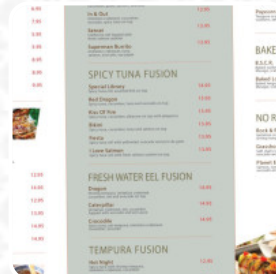

Haru Sushi Menu

<https://menulist.menu>

20165 N 67th Ave #125, Glendale, USA, United States
(+1)6232172720 - <http://Harusushigrillaz.menu11.com>

A complete [menu](#) of Haru Sushi from Glendale covering all 17 dishes and drinks can be found here on the card. For seasonal or weekly deals, please get in touch via phone or use the contact details provided on the website. What [User](#) likes about Haru [Sushi](#):

If you have a family and need a stroller do not go to this place very upsetting Monday through Fridays no strollers. If you have strollers you'll be kicked out [read more](#). If you want to spoil your palate with a bit of culinary flair, this is the place to be: The imaginative [Asian fusion cuisine](#) of the Haru Sushi from Glendale - a delicious combination of proven and the unexpected, among the delicacies of this establishment are particularly the Sashimi and *Te-Maki*. The meals are prepared authentically Asian, and a lot of freshly harvested vegetables, fish and meat are used to cook **healthy Japanese meals**.