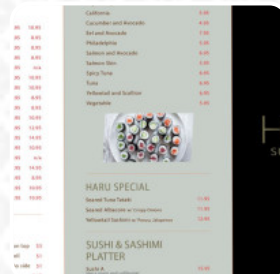

Haru Sushi Menu

<https://menulist.menu>

20165 N 67th Ave #125, Glendale, USA, United States
(+1)6232172720 - <http://Harusushigrillaz.menu11.com>

A complete [menu](#) of Haru Sushi from Glendale covering all 17 dishes and drinks can be found here on the card. For seasonal or weekly deals, please get in touch via phone or use the contact details provided on the website. What [User](#) likes about Haru [Sushi](#):